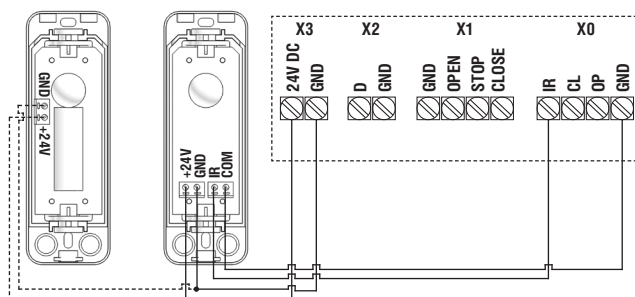

BARRIER N, BARRIER PRO, SLIDING 500/800/1300PRO/2100

PCB-SL

SWING 2500/3000/5000, ARM 320

PCB-SW

SHAFT 20/30/50

PCB-SH

SHAFT 60/120

PCB-SH380