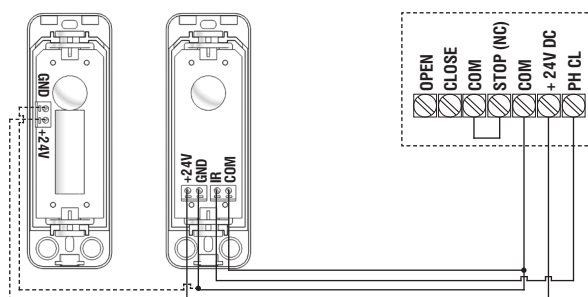

BARRIER N, BARRIER PRO, SLIDING 500/800/1300PRO/2100

PCB-SL

SWING 2500/3000/5000, ARM 320

PCB-SW

SHAFT 20/30/50

PCB-SH

SHAFT 60/120

PCB-SH380